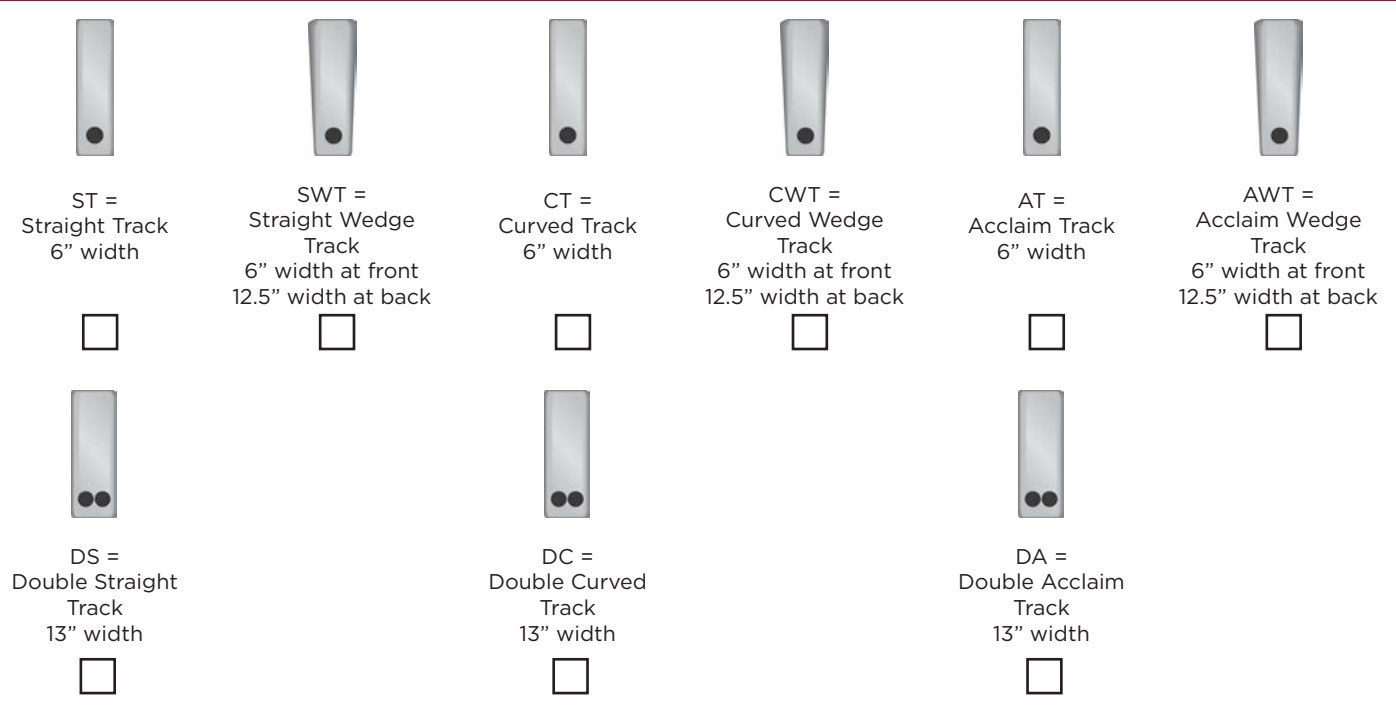

1 Choose your # of Seats and Power or Battery Power Top stitch Standard.
Saddle stitch optional.

2 Choose your Back All three options include articulating headrest.

3 Choose your Outside Arm All arms standard with black cupholders.
Brushed Nickel cupholders available at an option.

4 Choose your Base for Outside Arm

5 Choose your Spacers All arms standard with black cupholders.
Brushed Nickel cupholders available at an option.

6 Choose your Placement Placement must be written from left to right.

1. In addition to the regular reclining power, each style has a power articulating headrest and is only available with power.
2. Each style has a 4 button power switch with a home button with USB charger located on the inside of the arm.