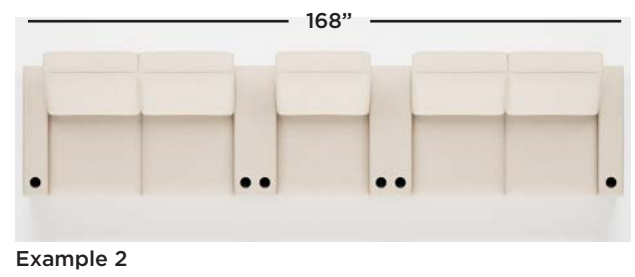

1 Choose your # of Seats and Power or Battery Power Top stitch Standard.
Saddle stitch optional.

2 Choose your Back All three options include articulating headrest.

3 Choose your Outside Arm All arms standard with black cupholders.
Brushed Nickel cupholders available at an option.

4 Choose your Base for Outside Arm

5 Choose your Spacers All arms standard with black cupholders.
Brushed Nickel cupholders available at an option.

6 Choose your Placement Placement must be written from left to right.

Example 1:
LAFA-ST (1)
2MT10-PR (1)
SWT (1)
2MT10-PR (2)
SWT (1)
2MT10-PR (1)
RAFA-ST (1)

Example 2:
LAFA-CT (1)
2MT10-PRB (2)
DC (1)
2MT10-PRB (1)
DC (1)
2MT10-PRB (2)
RAFA-CT (1)

ALL STYLES IN THIS PROGRAM:

1. In addition to the regular reclining power, each style has a power articulating headrest and is only available with power.
2. Each style has a 4 button power switch with a home button with USB charger located on the inside of the arm.