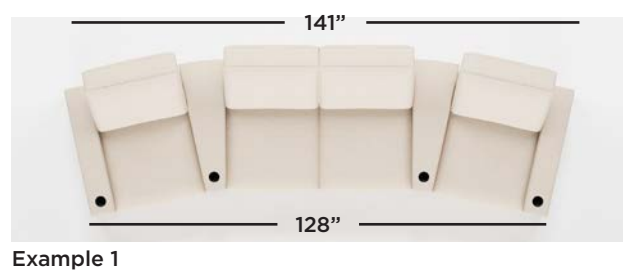

1 Choose your # of Seats and Power or Battery Power Top stitch Standard.
Saddle stitch optional.

2 Choose your Back All three options include articulating headrest.

3 Choose your Outside Arm All arms standard with black cupholders.
Brushed Nickel cupholders available at an option.

4 Choose your Base for Outside Arm

5 Choose your Spacers All arms standard with black cupholders.
Brushed Nickel cupholders available at an option.

6 Choose your Placement Placement must be written from left to right.

Power Switch
 (Standard in Black.
 Brushed Nickel available
 as an option)
 Cupholders shown in Black,
 available in Brushed Nickel.
 We will match the power
 switch to the cupholders.

Example Configurations

Single

Loveseat

Straight Row of 2

Curved Row of 2

3 Seat Sofa

Straight Row of 3

Curved Row of 3

Double Loveseat