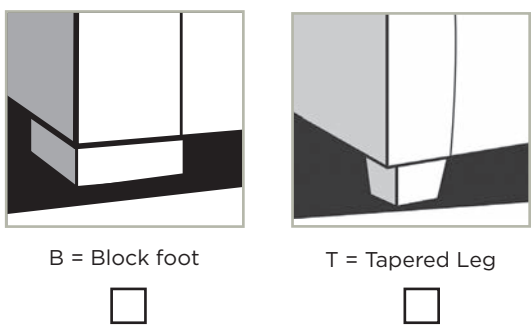

4 Choose your Base for Outside Arm