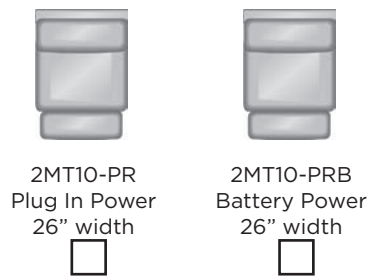

1 Choose your # of Seats and Power or Battery Power Top stitch Standard.
Saddle stitch optional.

2 Choose your Back All three options include articulating headrest.

3 Choose your Outside Arm All arms standard with black cupholders.
Brushed Nickel cupholders available at an option.