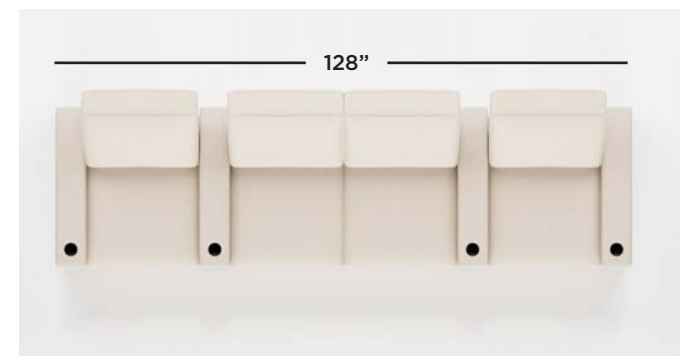

Straight Flanked Loveseat