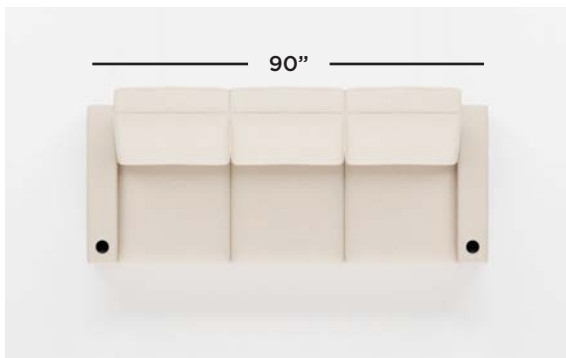

Power Switch
 (Standard in Black.
 Brushed Nickel available
 as an option)
 Cupholders shown in Black,
 available in Brushed Nickel.
 We will match the power
 switch to the cupholders.

Example Configurations

Single

Loveseat

Straight Row of 2

Curved Row of 2

3 Seat Sofa

Straight Row of 3

Curved Row of 3

Double Loveseat