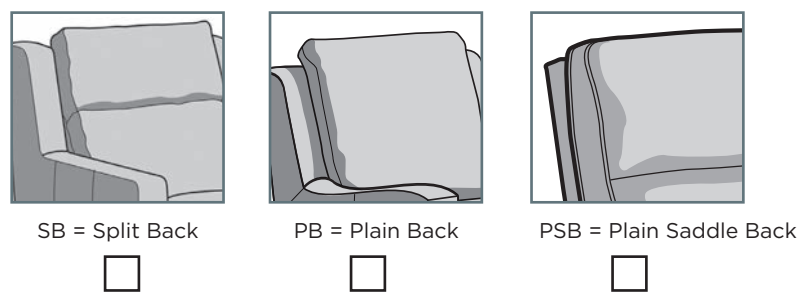

1 Choose your # of Seats and Power or Battery Power Top stitch Standard.
Saddle stitch optional.

2 Choose your Back All three options include articulating headrest.

3 Choose your Outside Arm All arms standard with black cupholders.
Brushed Nickel cupholders available at an option.

4 Choose your Base for Outside Arm

5 Choose your Spacers All arms standard with black cupholders.
Brushed Nickel cupholders available at an option.

6 Choose your Placement Placement must be written from left to right.